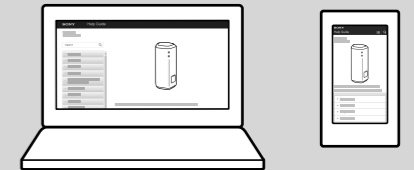

# 3

Android / iPhone

<https://www.sony.net/smcapp/>

[https://rd1.sony.net/help/speaker/srs-xe200/h\\_zz/](https://rd1.sony.net/help/speaker/srs-xe200/h_zz/)